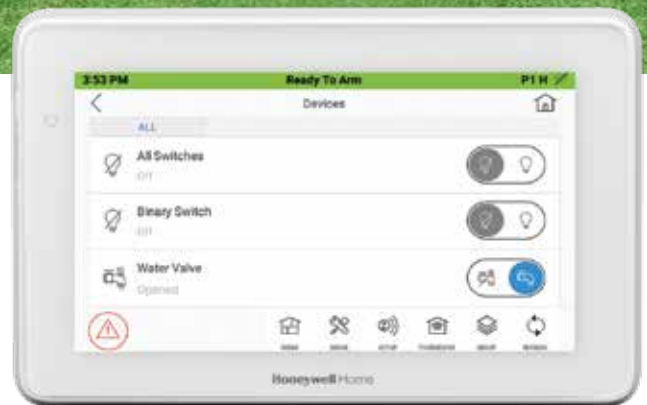

Create the Ultimate Smart Home

With Tuxedo Touch® Controller, our ideal Smart Home comes together and operates in perfect harmony. Simply add Z-Wave® compatible devices to the Tuxedo Touch Controller and enjoy additional security, comfort and convenience – the full potential of what a smart home can bring to your home and family.

Smart Locks

Lock or unlock doors locally or remotely, or in conjunction with another system activity, like security system arming or disarming.

Lighting Control

Automated household lighting can be triggered by system events, or to create a "lived in look" when you're away.

Window Shades

Let the sun shine in on a schedule or just when you are home.

Thermostat Control

Stay cozy and comfortable, while saving energy with a thermostat adjusting in sync with your lifestyle.

Leak Detection

Leak detection and water shut off valves can alleviate costly flood damage.

SET THE SCENE

The Tuxedo Touch Controller makes it easy to set automated scenes, where an action or event prompts devices in your home to smoothly work together creating the ultimate in convenience and efficiency.