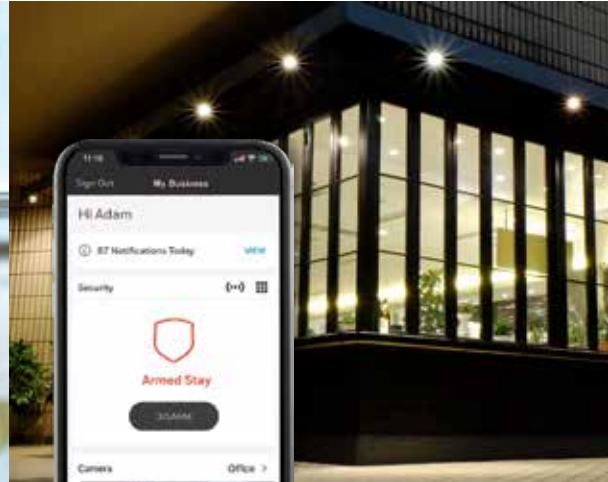

We developed the ProSeries platform, our ultimate professional security system to bring security, safety and the smart business together in a way that makes it easier to control and grow over time.

As a business owner, nothing matters more than protecting your business and your employees. ProSeries products offer professionally installed security and safety, detecting intruders, fire, floods and carbon monoxide. With professional monitoring around the clock, first-responders can be called for help when you need it most.

Along with professional security and life safety, the ProSeries family of products make your business smarter – and allows it to be managed together, from one system. ProSeries products connect your business with touch-screen panels and a built-in Amazon Alexa voice assistant. You can control your security settings, raise and/or lower your thermostat, adjust lighting and much more; all with the touch of a button or a simple voice command.